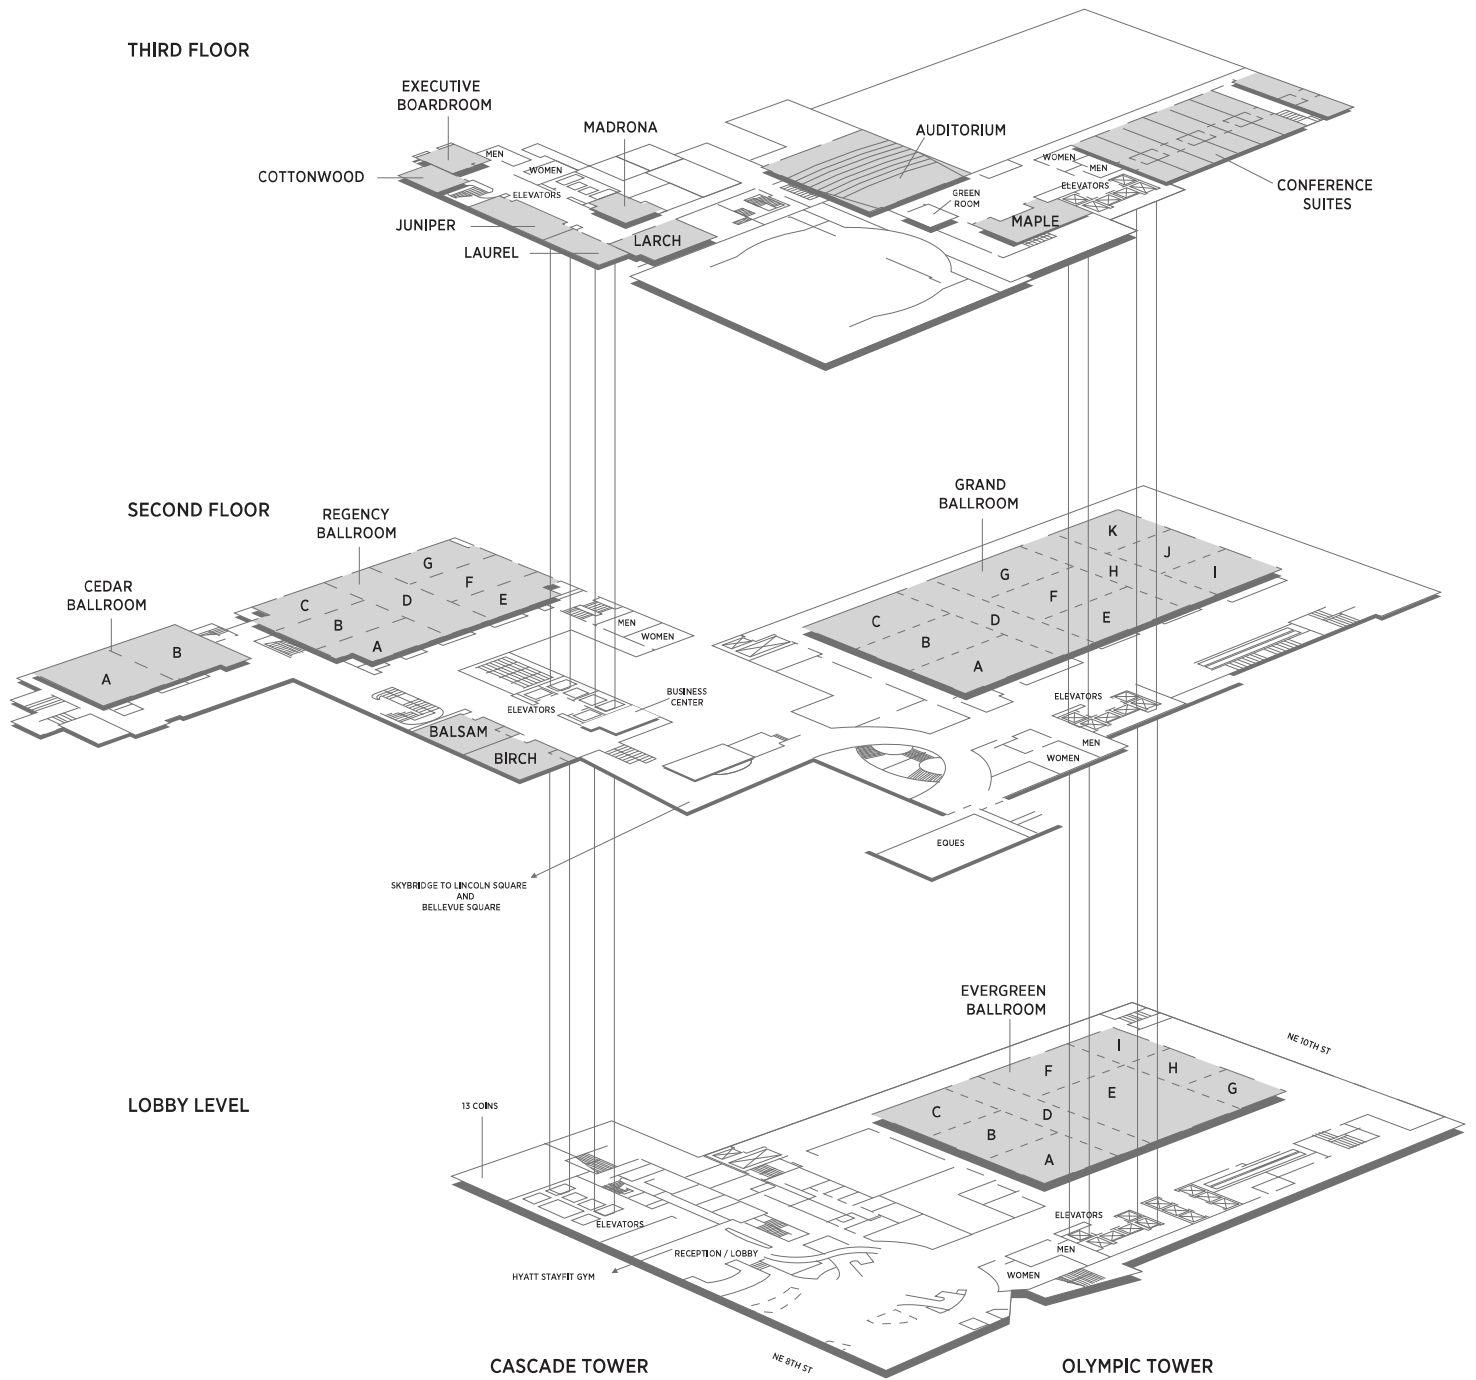

HYATT REGENCY MAP

Hyatt Regency Bellevue

900 Bellevue Way NE
Bellevue, WA 98004

Cascade Tower

- Second Floor:** Balsam
Birch
Cedar Ballroom
Regency Ballroom
- Third Floor:** Cottonwood
Executive Board Room
Juniper
Laurel
Larch
Madrona

Olympic Tower

- Lobby Level:** Evergreen Ballroom
Registration Desk
Shuttle Boarding
- Second Floor:** Grand Ballroom
- Third Floor:** Auditorium
Executive Board Room
Maple